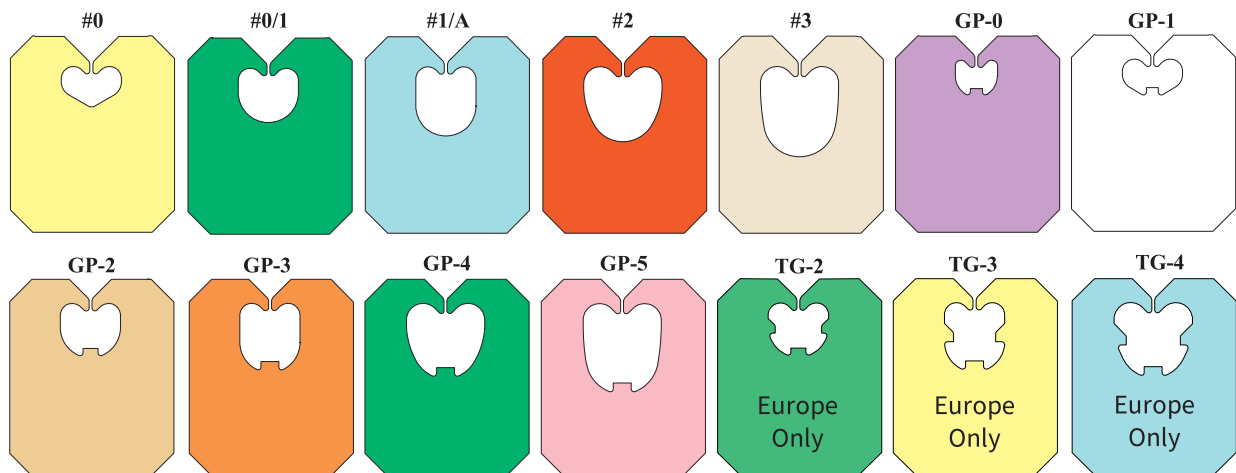

SEMIAUTOMATIC BAG CLOSURES

Series R-KF (Kwik Fresh)

Series R-KF Specification Chart				
Size	27/32" (2.14 cm) wide x 1" (2.54 cm) long			
Machines	093A-200			
	United States	Canada	Europe	Japan
Colors	Red, White, Blue Orange, Yellow Green, Tan	Red, White, Blue Orange, Yellow Green, Tan, Pink	Red, White, Blue Orange, Yellow Green, Mauve	Red, White, Blue Orange, Yellow Green, Tan
Packaged	1,250/roll, 10 rolls/carton (0C-0733) 12.5M			
Min. Order	12,500 (12.5M)			
Shipping Wt.	12.5M Pack: 13 lbs. (5.9 kg)			

NOT AVAILABLE IN AUSTRALIA

MEDIUM-DUTY
CLOSURES
UP TO 5 LBS (2.3 Kg)
CONTENT WEIGHT

0.030"
(0.076 cm)

CLOSURE OPENINGS AVAILABLE

©2022 Kwik Lok® is a Registered Trademark of Kwik Lok Corporation.
The shape of the closure is protected by trademark registrations in many countries around the world.